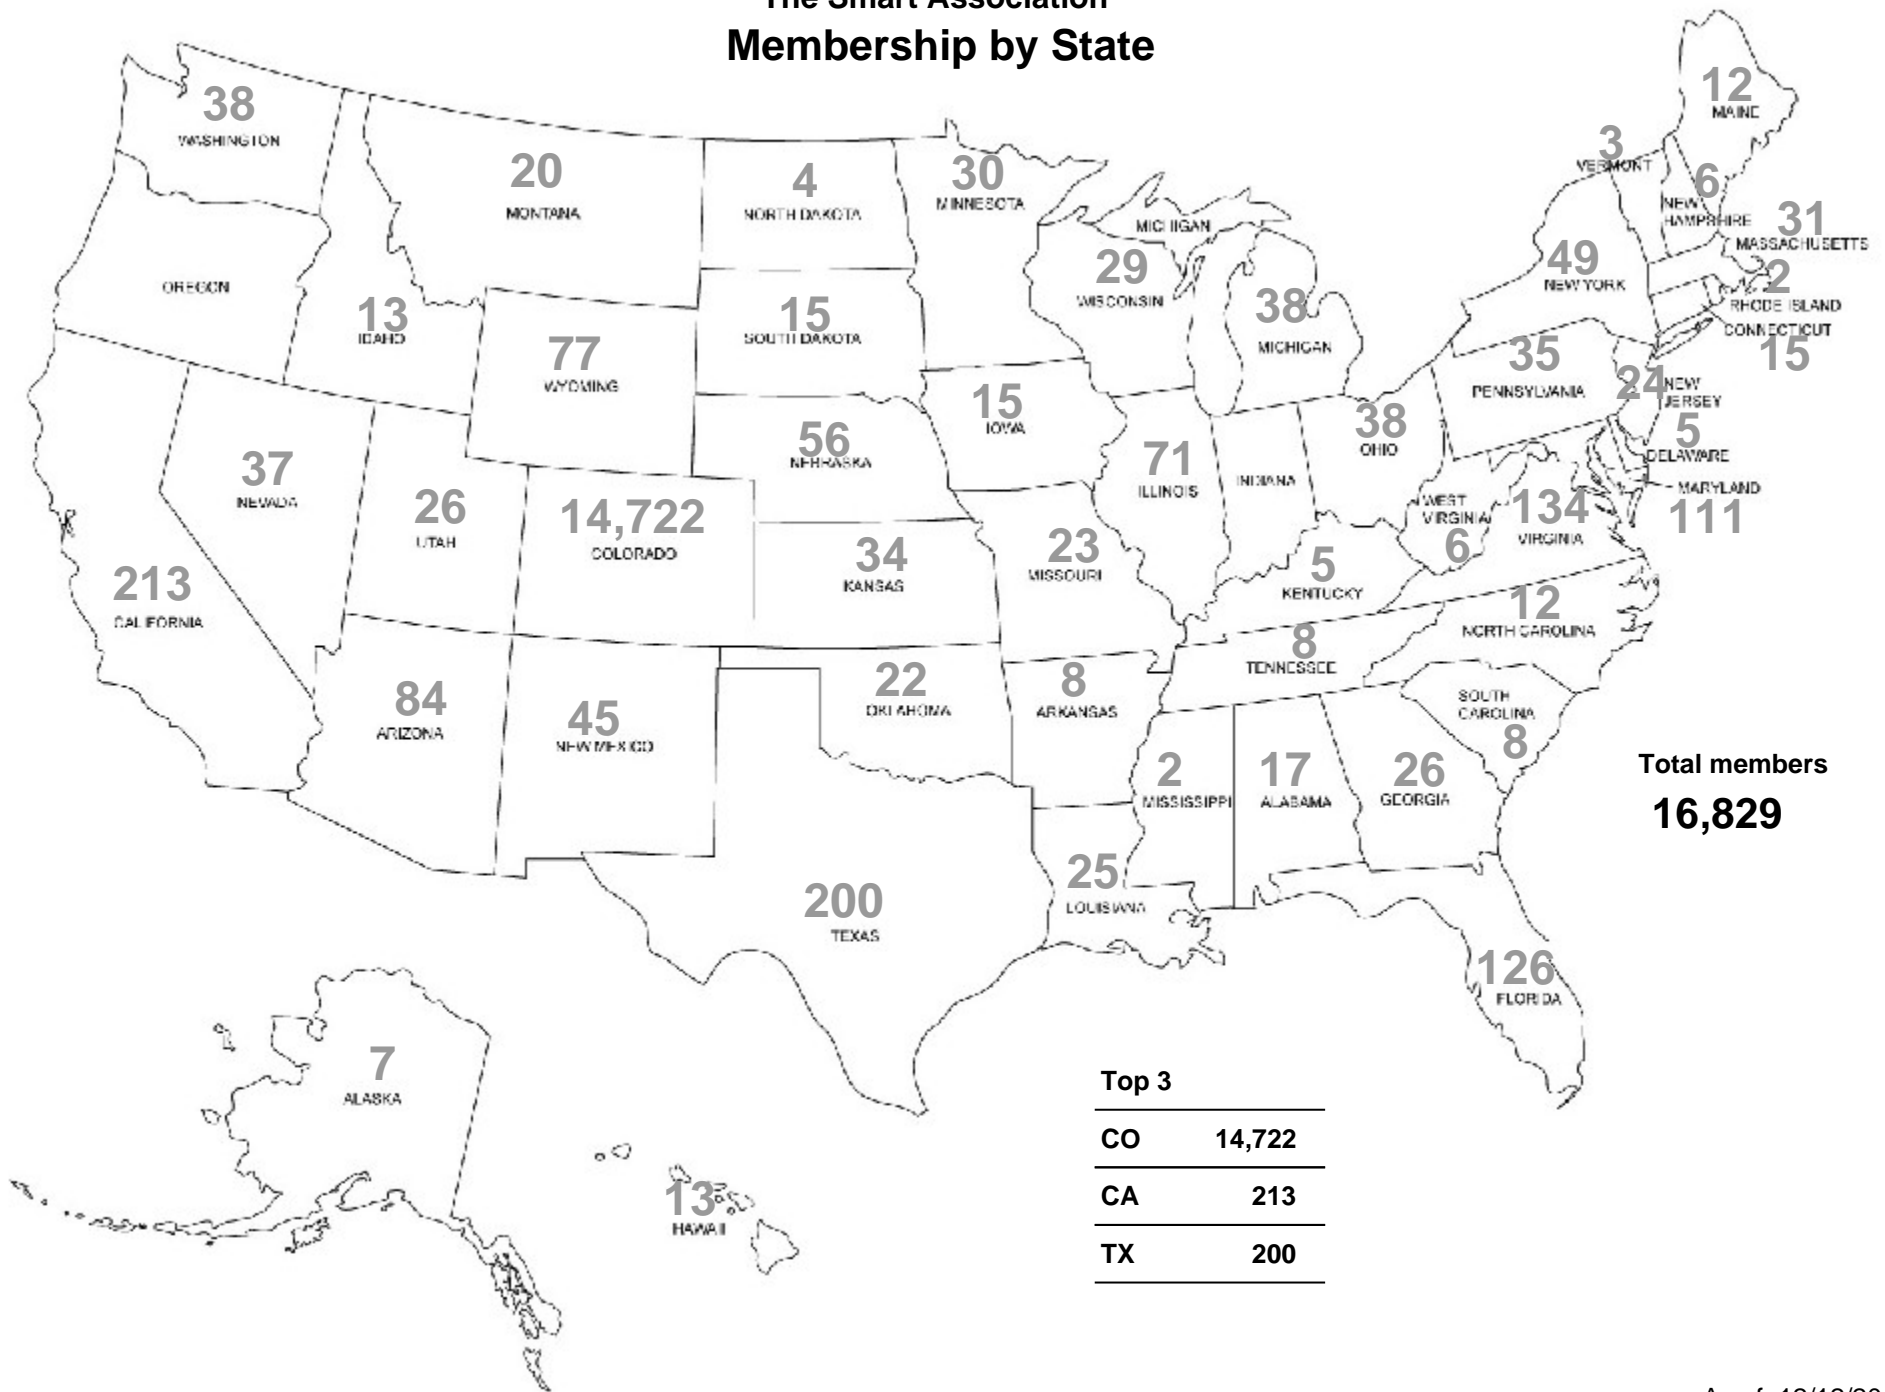

## The Smart Association Membership by State

**Total members  
16,829**

Top 3	
CO	14,722
CA	213
TX	200